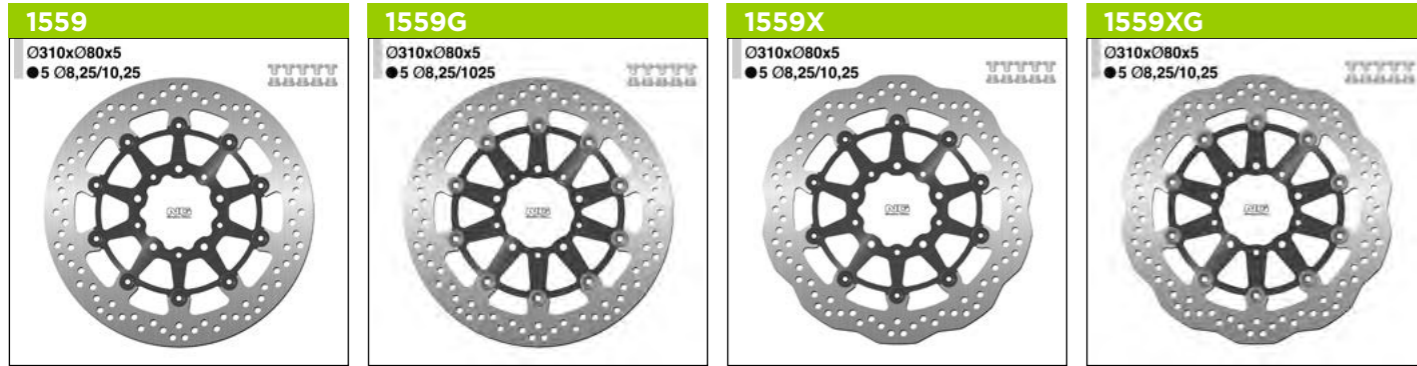

Standard = 0000 - Nucleo Alluminio = 0000(X)G - MX & Enduro = 0000XBH - WAVE = 0000X

Dischi solido = 0000(X)SP - Oversize kit = 0000(X)K00 - Race Star = 0000ZG