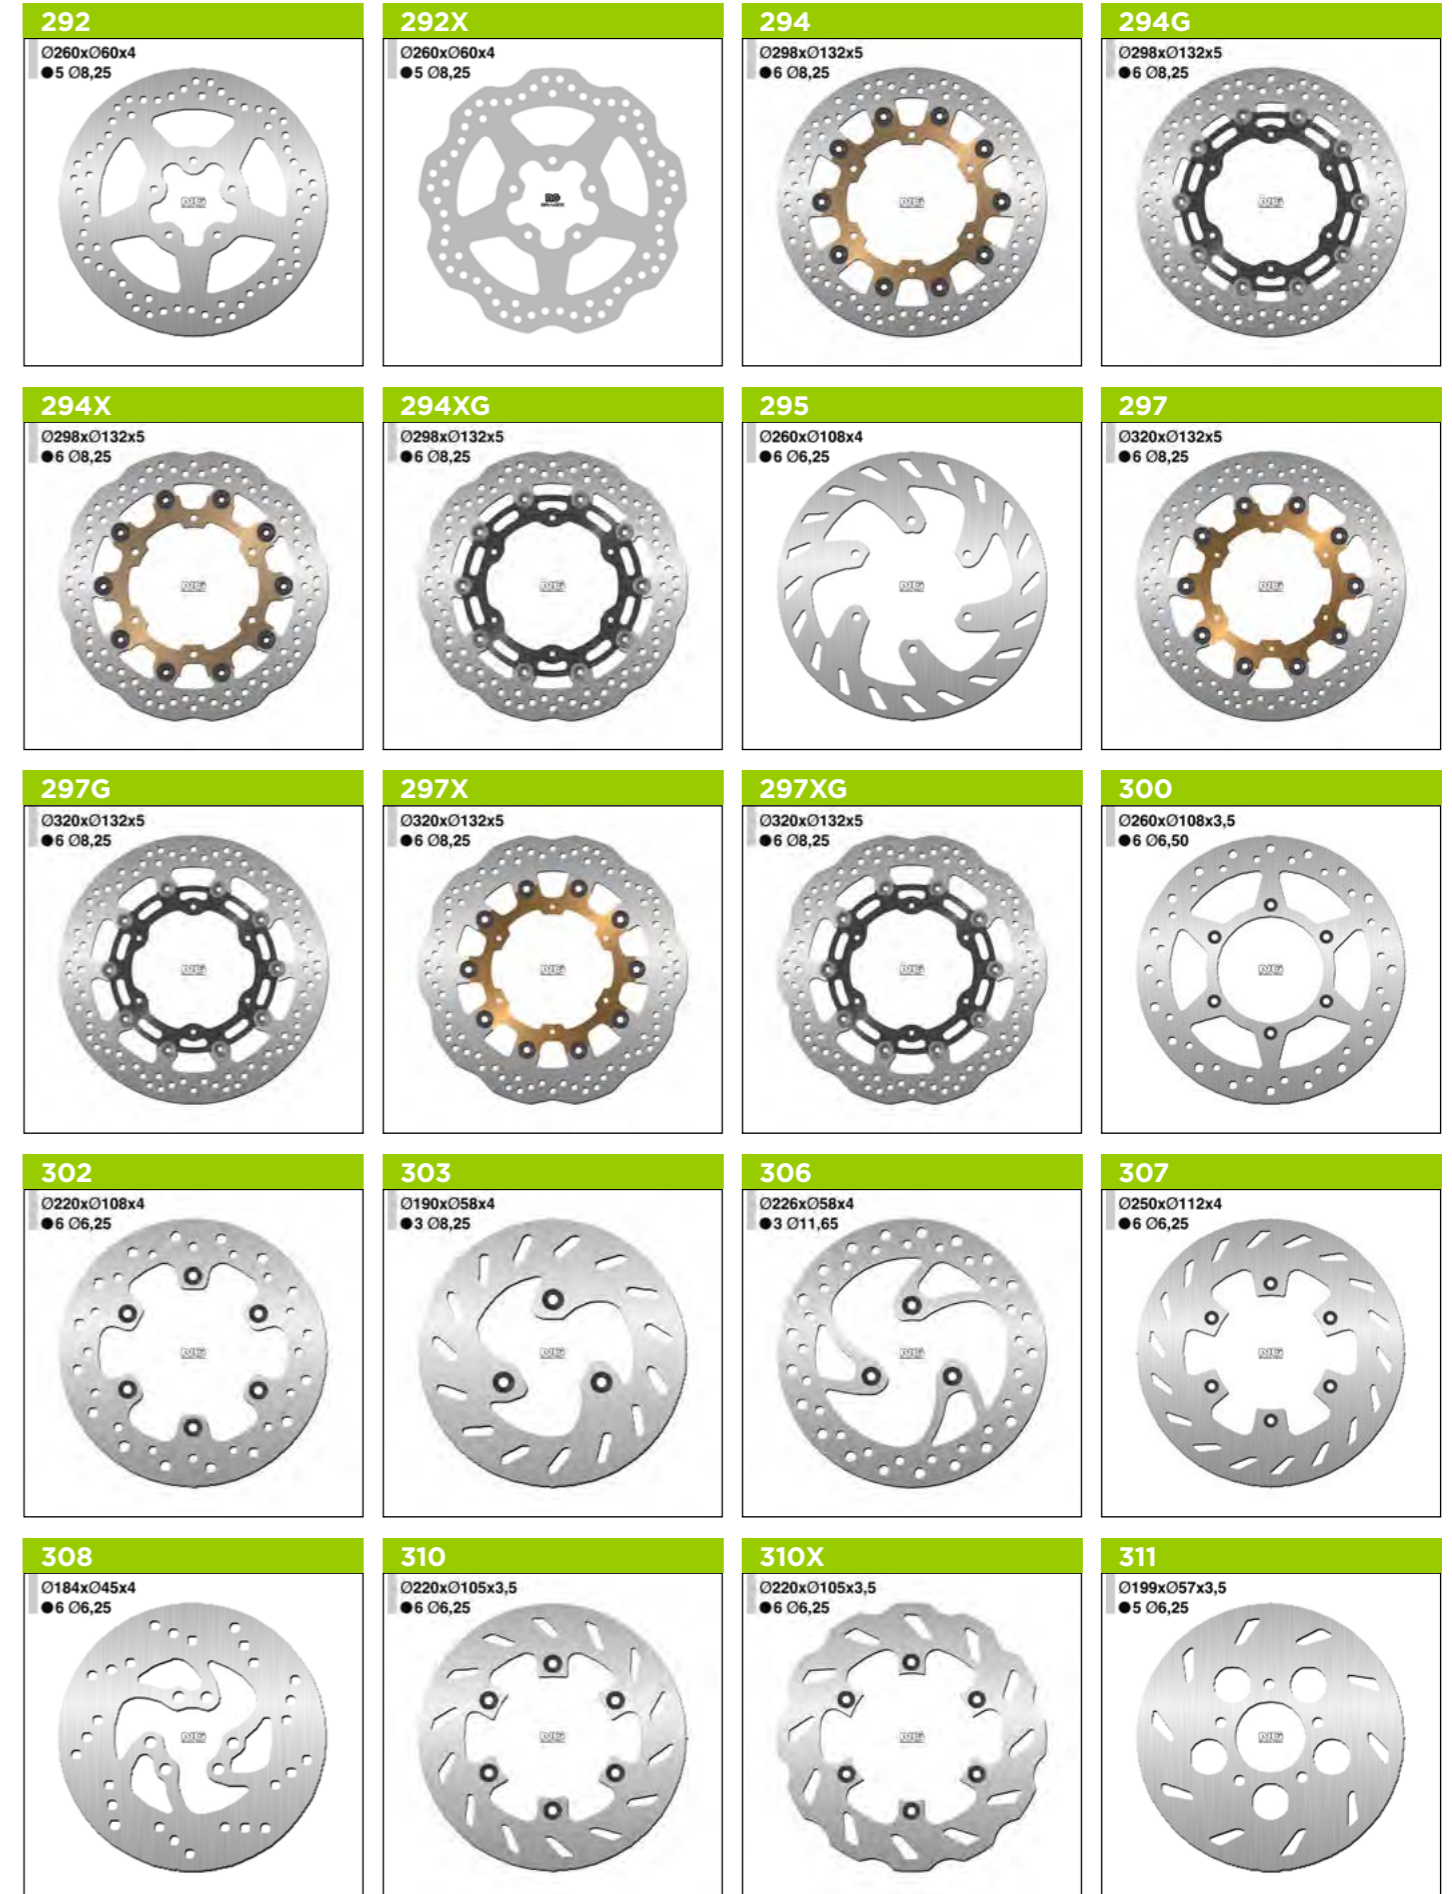

Standard = 0000 - Nucleo Alluminio = 0000(X)G - MX & Enduro = 0000XBH - WAVE = 0000X

Dischi solido = 0000(X)SP - Oversize kit = 0000(X)K00 - Race Star = 0000ZG