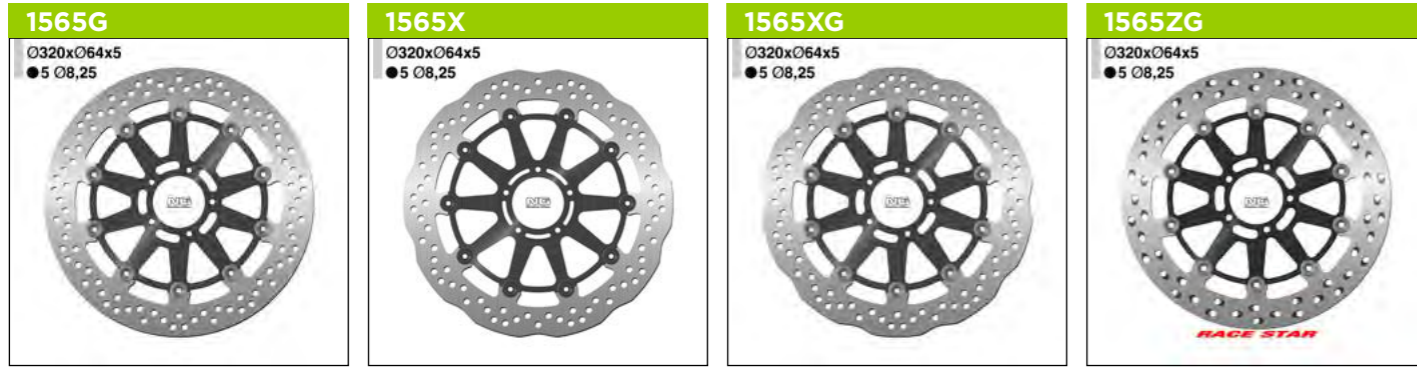

Standard = 0000 - Nucleo Alluminio = 0000(X)G - MX & Enduro = 0000XBH - WAVE = 0000X

Dischi solido = 0000(X)SP - Oversize kit = 0000(X)K00 - Race Star = 0000ZG