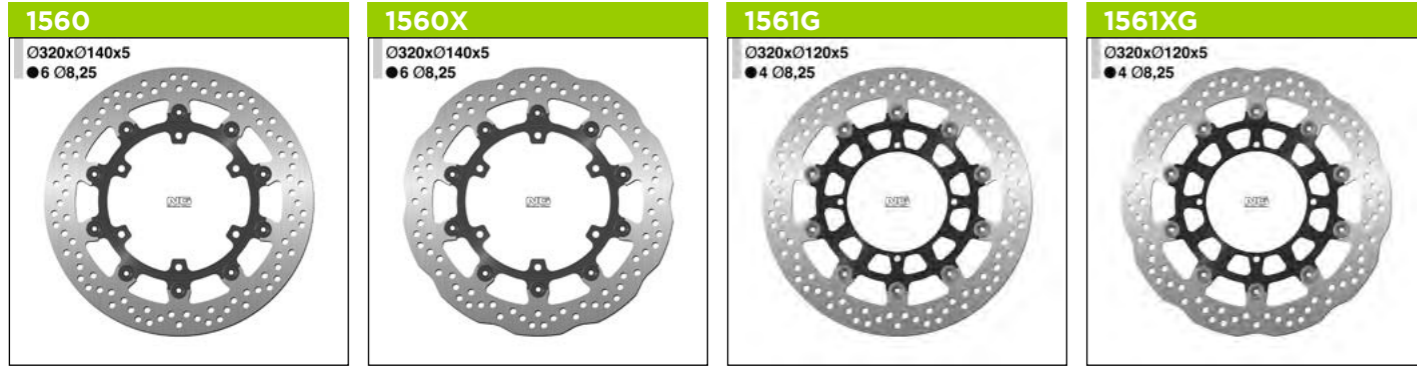

Standard = 0000 - Nucleo Alluminio = 0000(X)G - MX & Enduro = 0000XBH - WAVE = 0000X

Dischi solido = 0000(X)SP - Oversize kit = 0000(X)K00 - Race Star = 0000ZG