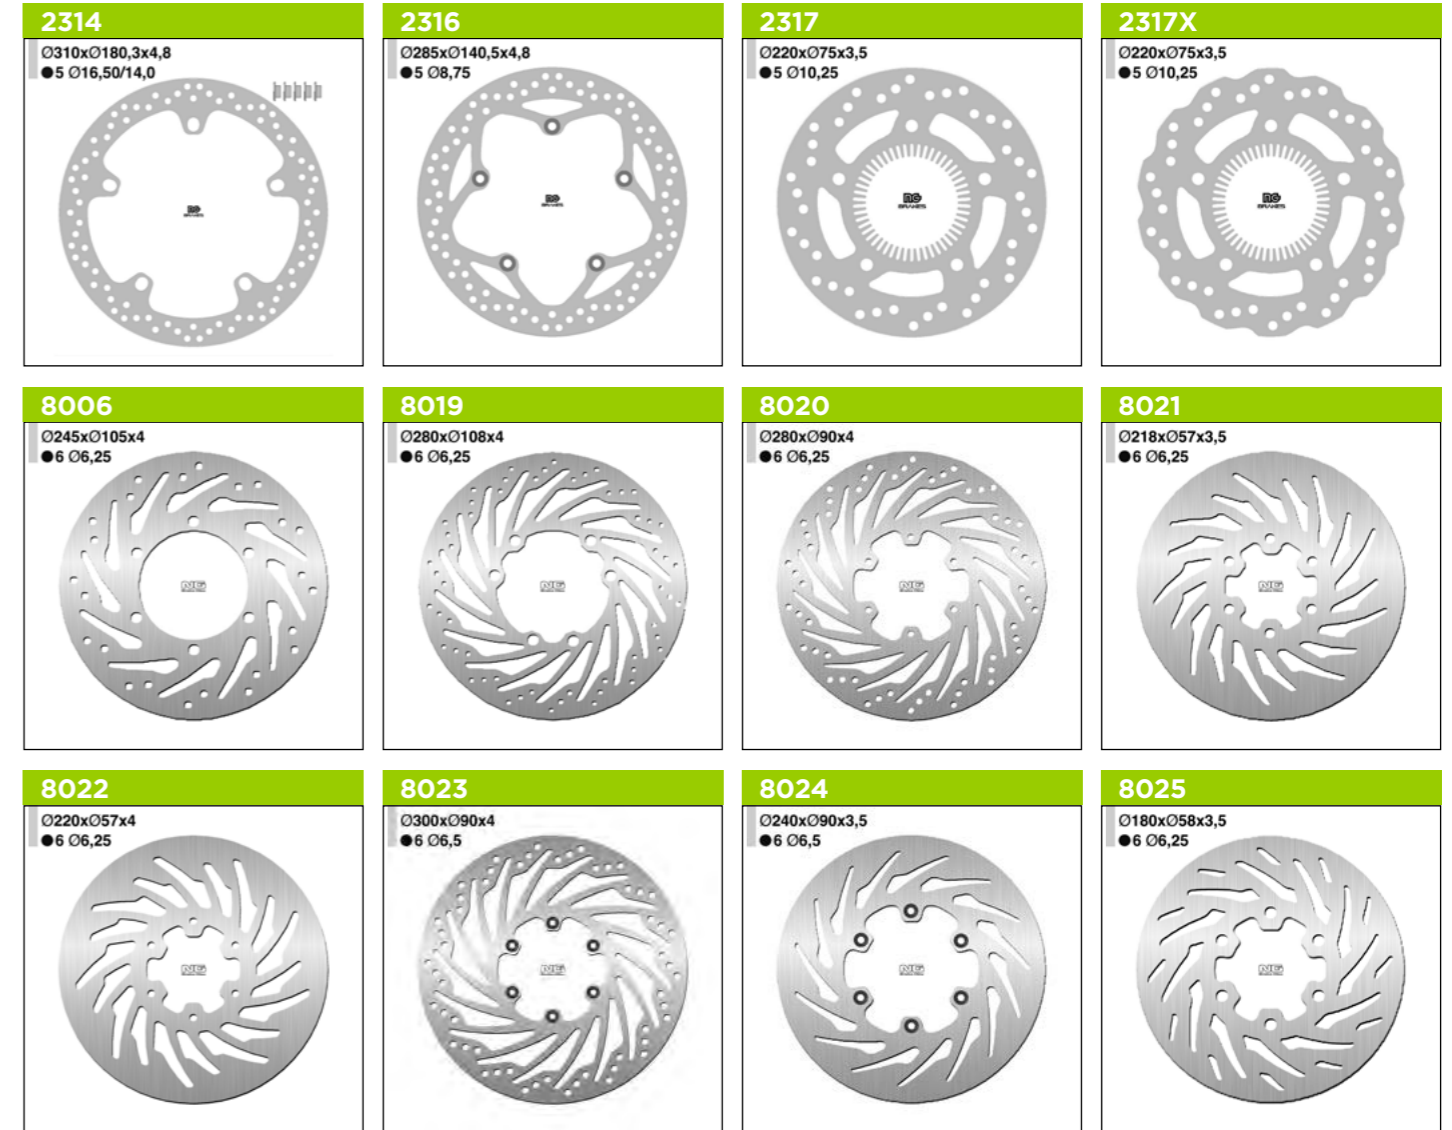

Standard = 0000 - Nucleo Alluminio = 0000(X)G - MX & Enduro = 0000XBH - WAVE = 0000X

Dischi solido = 0000(X)SP - Oversize kit = 0000(X)K00 - Race Star = 0000ZG