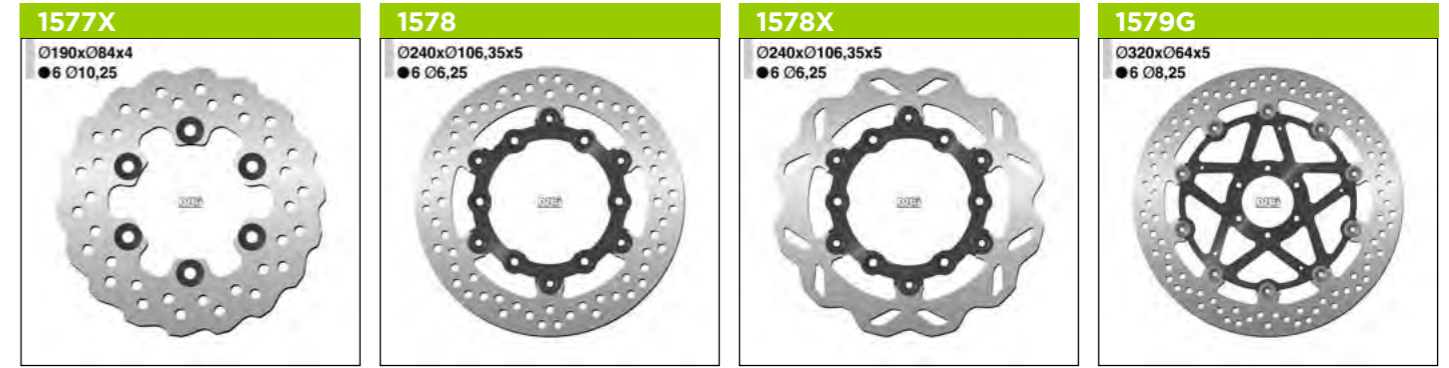

Standard = 0000 - Nucleo Alluminio = 0000(X)G - MX & Enduro = 0000XBH - WAVE = 0000X

Dischi solido = 0000(X)SP - Oversize kit = 0000(X)K00 - Race Star = 0000ZG