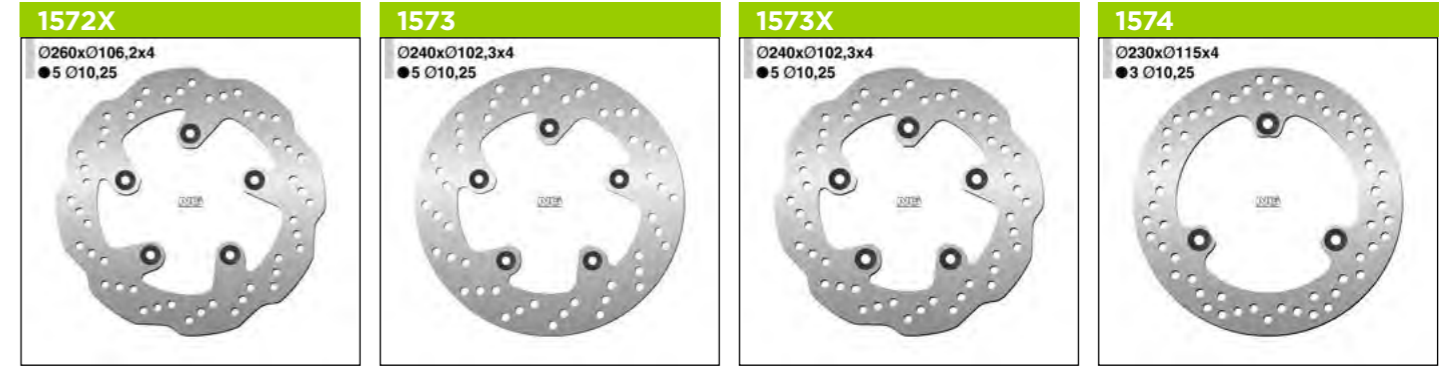

Standard = 0000 - Nucleo Alluminio = 0000(X)G - MX & Enduro = 0000XBH - WAVE = 0000X

Dischi solido = 0000(X)SP - Oversize kit = 0000(X)K00 - Race Star = 0000ZG