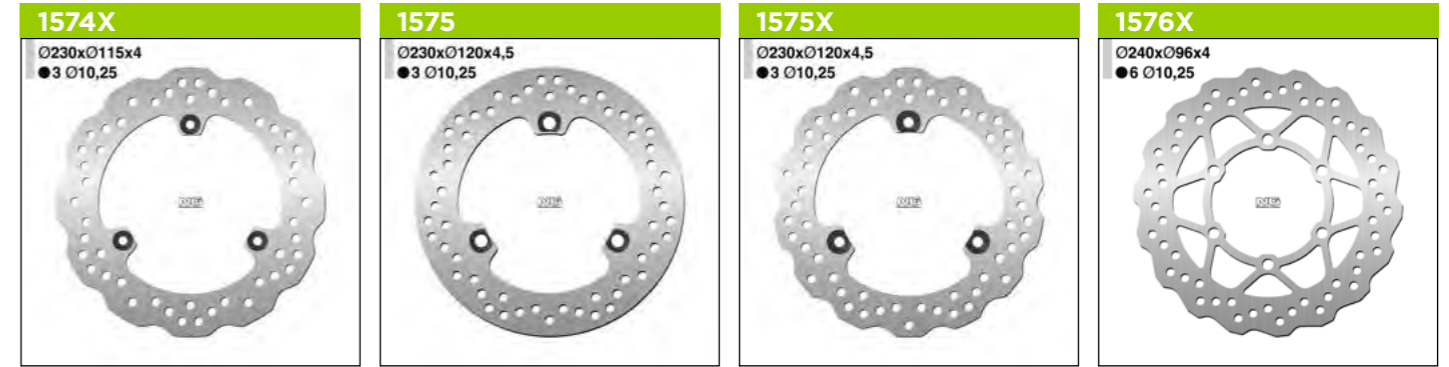

Standard = 0000 - Nucleo Alluminio = 0000(X)G - MX & Enduro = 0000XBH - WAVE = 0000X

Dischi solido = 0000(X)SP - Oversize kit = 0000(X)K00 - Race Star = 0000ZG