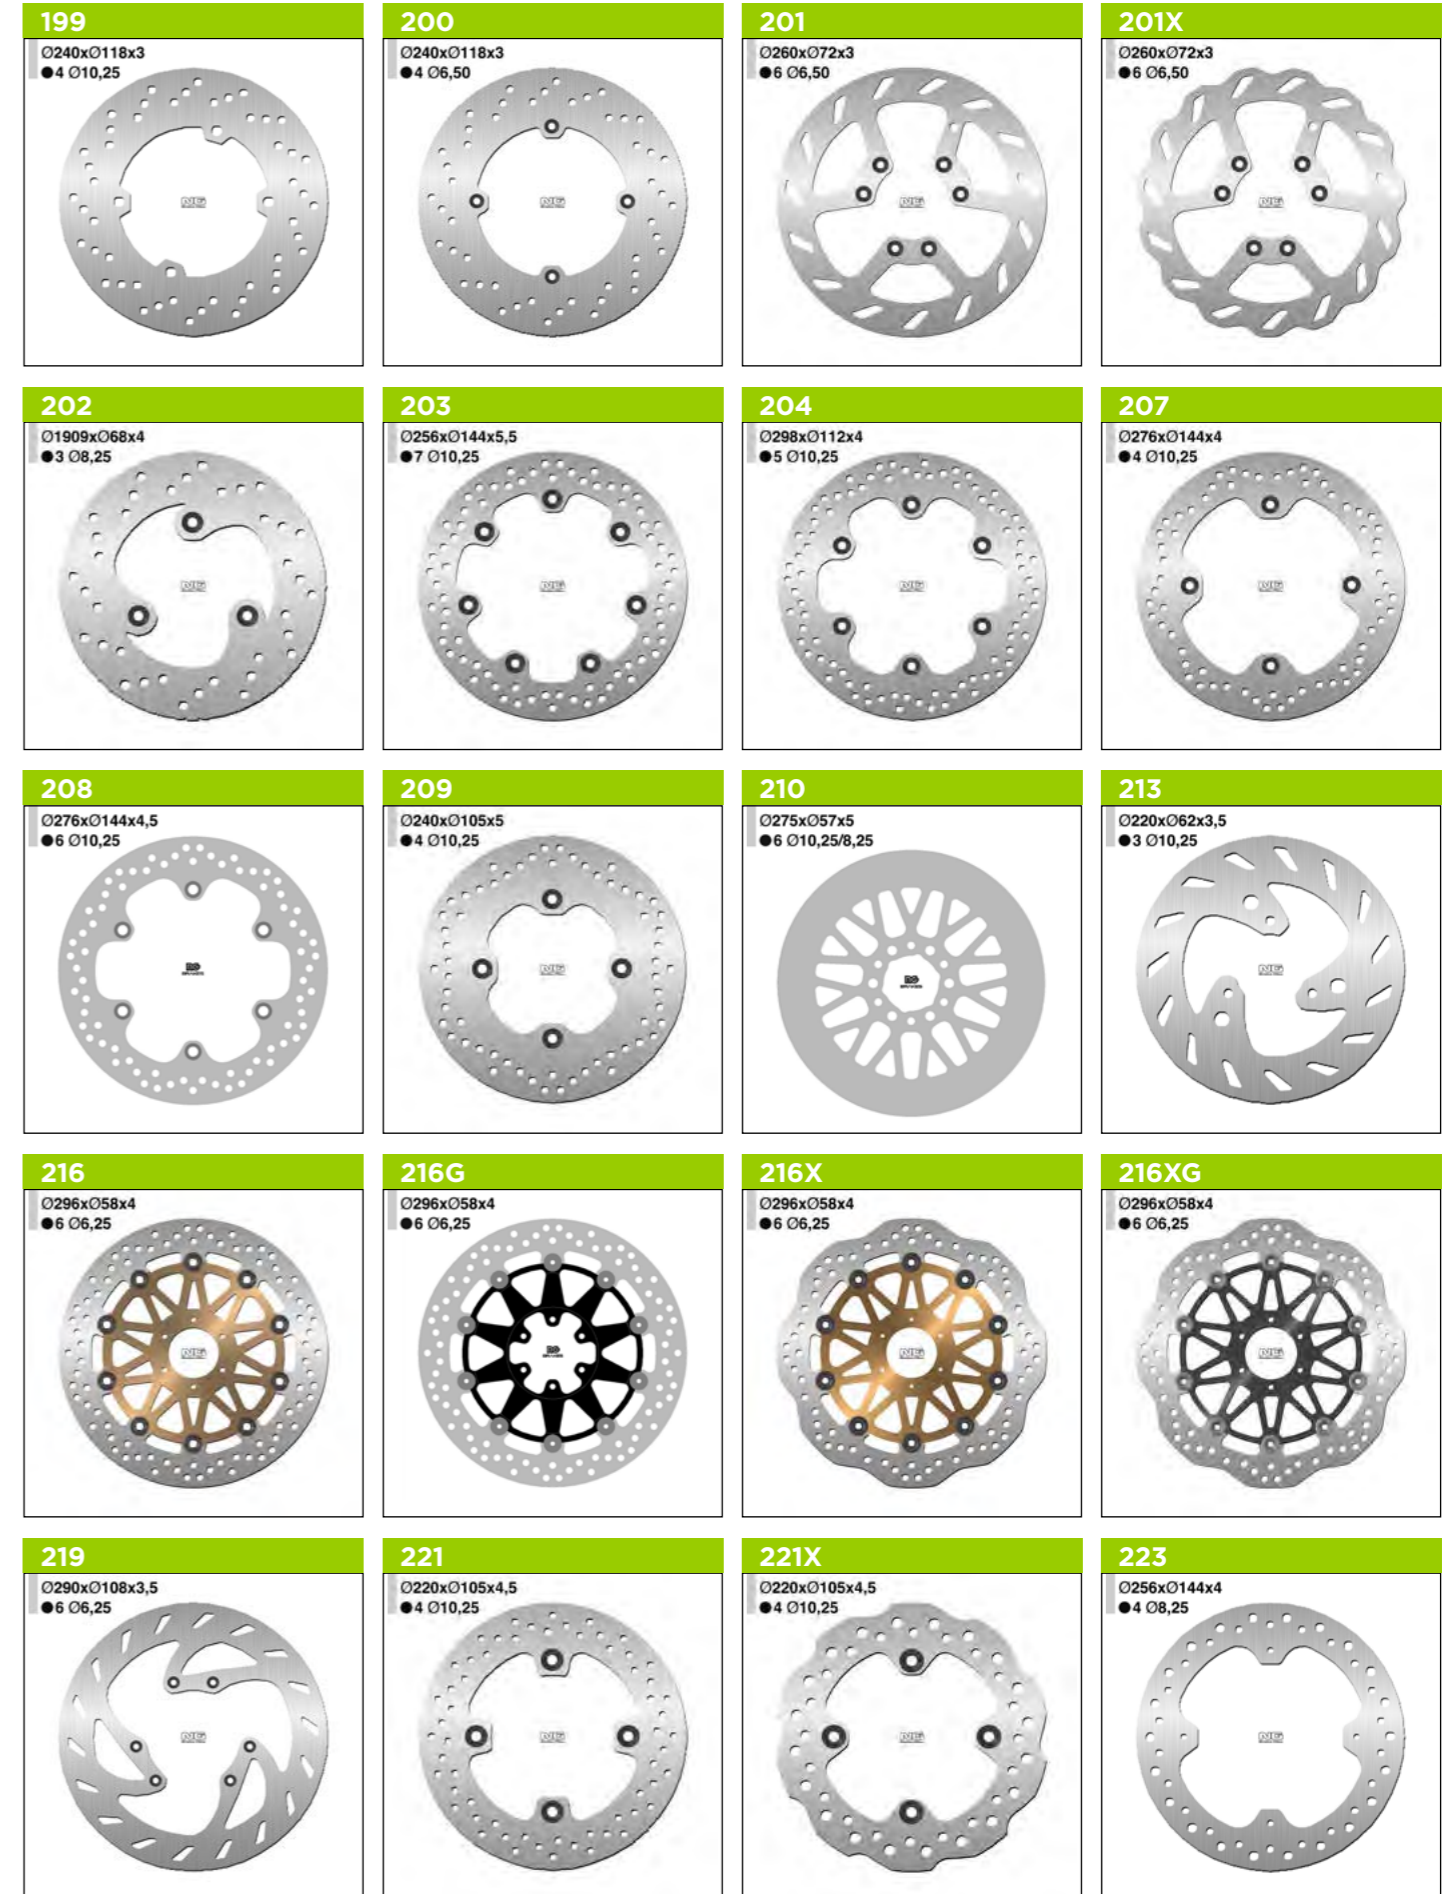

Standard = 0000 - Nucleo Alluminio = 0000(X)G - MX & Enduro = 0000XBH - WAVE = 0000X

Dischi solido = 0000(X)SP - Oversize kit = 0000(X)K00 - Race Star = 0000ZG

Standard = 0000 - Nucleo Alluminio = 0000(X)G - MX & Enduro = 0000XBH - WAVE = 0000X