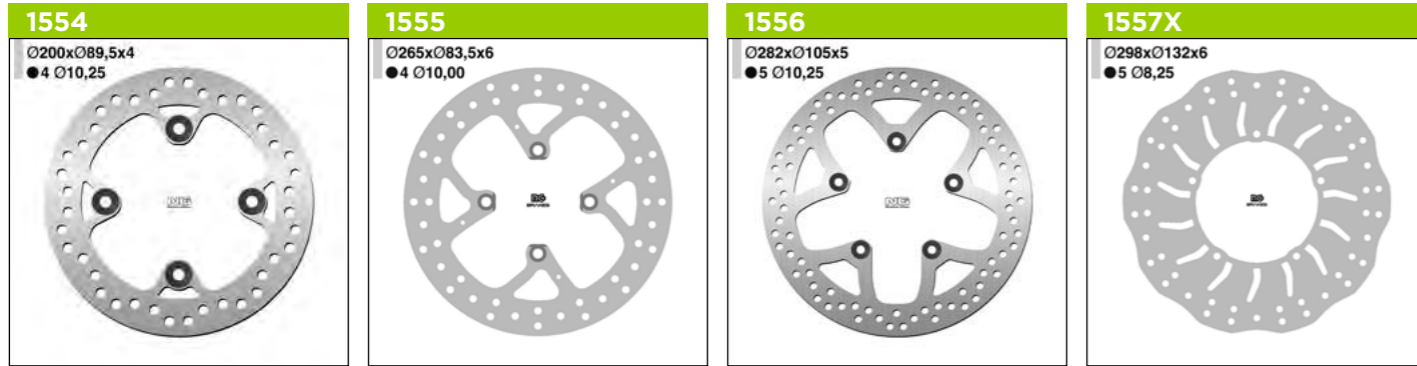

Standard = 0000 - Nucleo Alluminio = 0000(X)G - MX & Enduro = 0000XBH - WAVE = 0000X

Dischi solido = 0000(X)SP - Oversize kit = 0000(X)K00 - Race Star = 0000ZG