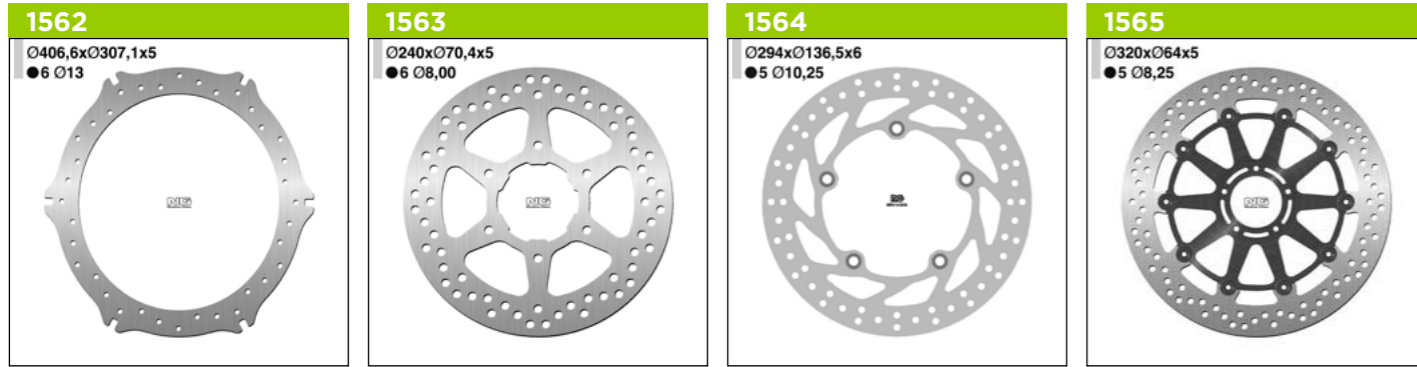

Standard = 0000 - Nucleo Alluminio = 0000(X)G - MX & Enduro = 0000XBH - WAVE = 0000X

Dischi solido = 0000(X)SP - Oversize kit = 0000(X)K00 - Race Star = 0000ZG