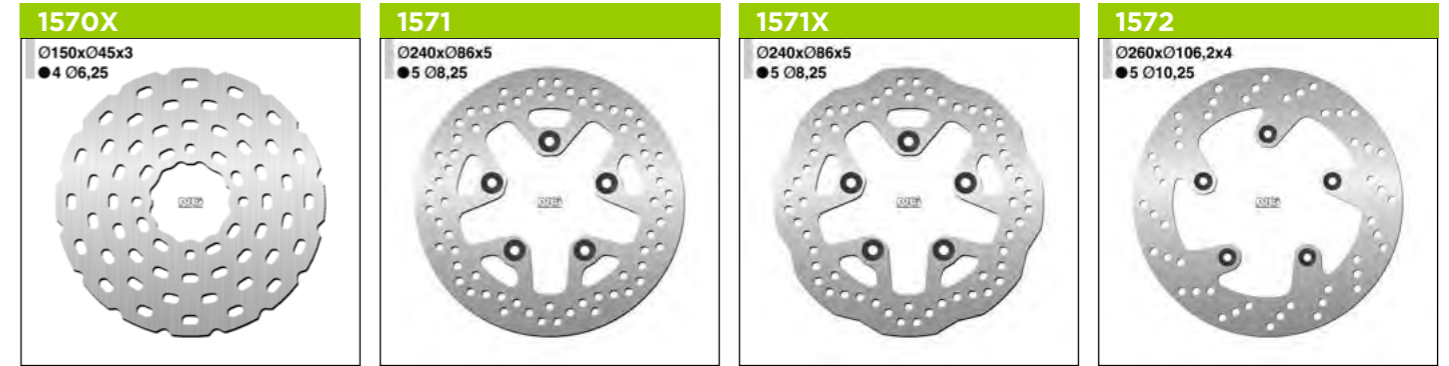

Standard = 0000 - Nucleo Alluminio = 0000(X)G - MX & Enduro = 0000XBH - WAVE = 0000X

Dischi solido = 0000(X)SP - Oversize kit = 0000(X)K00 - Race Star = 0000ZG