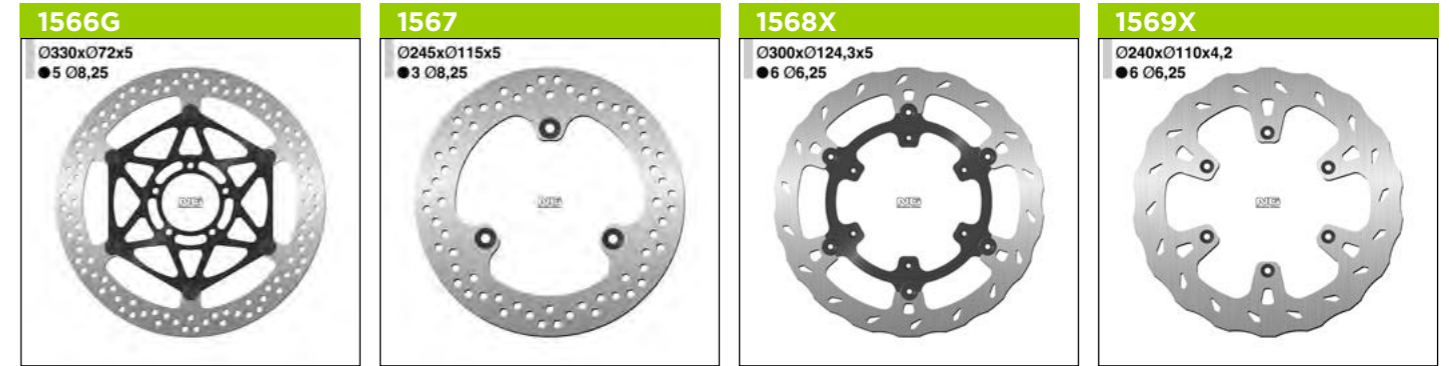

Standard = 0000 - Nucleo Alluminio = 0000(X)G - MX & Enduro = 0000XBH - WAVE = 0000X

Dischi solido = 0000(X)SP - Oversize kit = 0000(X)K00 - Race Star = 0000ZG