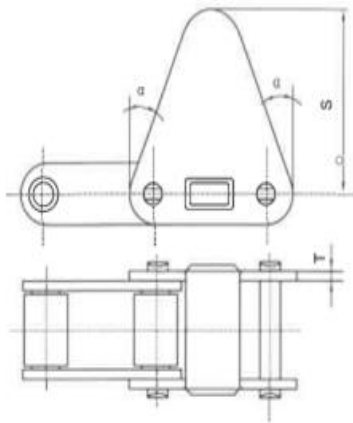

## CHAINS AGRICULTURAL ATTACHMENTS MAIS 3

Type C30E

Type	Chain No.	$\alpha$	T mm	S mm
C30E	CA620	22.5°	3.2	58.7

Type C30E

Type	Chain No.	$\alpha$	T mm	S mm
C30E	CA550	28°	2.62	50.8

Type CPE

Type	Chain No.	$\alpha$	T mm	S mm
CPE	CA550	20°	2.62	63.5

Type CPE

Type	Chain No.	K mm	J mm	d4 mm	T mm	S mm
CPE	C2060H	25.4	23.5	5.9	3.2	59.4