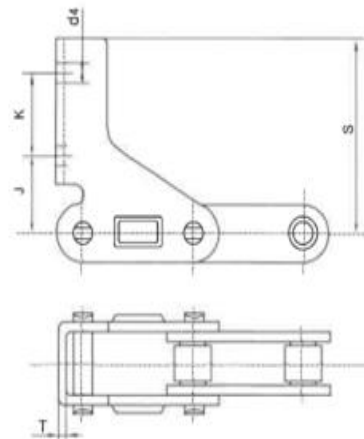

## CHAINS AGRICULTURAL ATTACHMENTS MAIS 3

Type C30E

Type	Chain No.	$\alpha$	T mm	S mm
C30E	CA620	22.5°	3.2	58.7

Type C30E

Type	Chain No.	$\alpha$	T mm	S mm
C30E	CA550	28°	2.62	50.8

Type CPE

Type	Chain No.	$\alpha$	T mm	S mm
CPE	CA550	20°	2.62	63.5

Type CPE

Type	Chain No.	K mm	J mm	d4 mm	T mm	S mm
CPE	C2060H	25.4	23.5	5.9	3.2	59.4