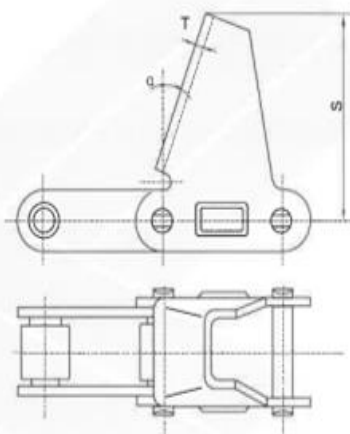

## CHAINS AGRICULTURAL ATTACHMENTS MAIS 3

Type C30E

Type	Chain No.	$\alpha$	T mm	S mm
C30E	CA620	22.5°	3.2	58.7

Type C30E

Type	Chain No.	$\alpha$	T mm	S mm
C30E	CA550	28°	2.62	50.8

Type CPE

Type	Chain No.	$\alpha$	T mm	S mm
CPE	CA550	20°	2.62	63.5

Type CPE

Type	Chain No.	K mm	J mm	d4 mm	T mm	S mm
CPE	C2060H	25.4	23.5	5.9	3.2	59.4