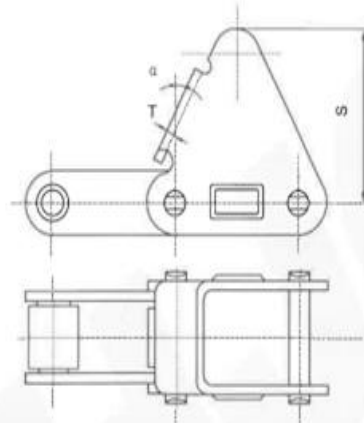

## CHAINS AGRICULTURAL ATTACHMENTS MAIS 3

Type C30E

Type	Chain No.	$\alpha$	T mm	S mm
C30E	CA620	22.5°	3.2	58.7

Type C30E

Type	Chain No.	$\alpha$	T mm	S mm
C30E	CA550	28°	2.62	50.8

Type CPE

Type	Chain No.	$\alpha$	T mm	S mm
CPE	CA550	20°	2.62	63.5

Type CPE

Type	Chain No.	K mm	J mm	d4 mm	T mm	S mm
CPE	C2060H	25.4	23.5	5.9	3.2	59.4