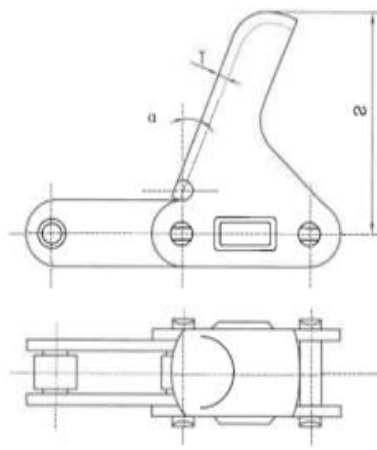

CATENE PER L'AGRICOLTURA ATTACCHI MAIS 1

CHAINS AGRICULTURAL ATTACHMENTS MAIS 1

Type A1

Type	Chain No.	f mm	W mm	h mm	T mm	d4 mm
A1	CA620	31.4	40.1	11.5	3.2	6.75

Type ATT

Type	Chain No.	a	T mm	S mm
A1	C2060H	22.5°	3.2	58.7

Type C5E

Type	Chain No.	a	T mm	S mm	d mm	k mm
C5E	C2060H	22.5°	3.2	57.2	8.5	30

Type C6E

Type	Chain No.	a	T mm	S mm
C6E	C2060H	22.5°	3.2	63.5