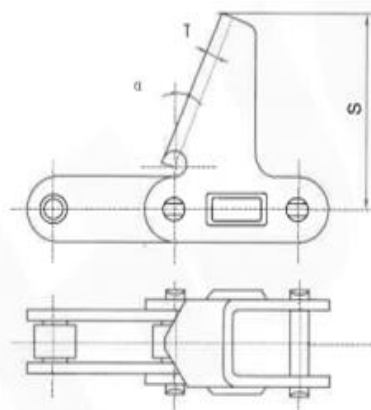

CATENE PER L'AGRICOLTURA ATTACCHI MAIS 1

CHAINS AGRICULTURAL ATTACHMENTS MAIS 1

Type A1

Type	Chain No.	f mm	W mm	h mm	T mm	d4 mm
A1	CA620	31.4	40.1	11.5	3.2	6.75

Type ATT

Type	Chain No.	a	T mm	S mm
A1	C2060H	22.5°	3.2	58.7

Type C5E

Type	Chain No.	a	T mm	S mm	d mm	k mm
C5E	C2060H	22.5°	3.2	57.2	8.5	30

Type C6E

Type	Chain No.	a	T mm	S mm
C6E	C2060H	22.5°	3.2	63.5