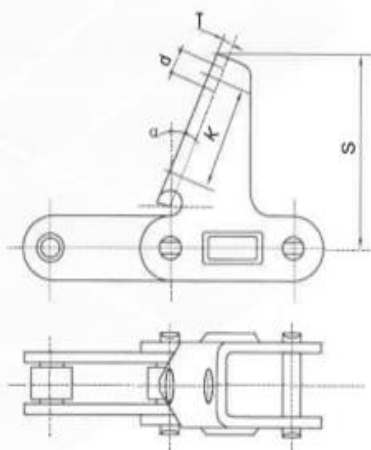

CATENE PER L'AGRICOLTURA ATTACCHI MAIS 1

CHAINS AGRICULTURAL ATTACHMENTS MAIS 1

Type A1

Type	Chain No.	f mm	W mm	h mm	T mm	d4 mm
A1	CA620	31.4	40.1	11.5	3.2	6.75

Type ATT

Type	Chain No.	a	T mm	S mm
A1	C2060H	22.5°	3.2	58.7

Type C5E

Type	Chain No.	a	T mm	S mm	d mm	k mm
C5E	C2060H	22.5°	3.2	57.2	8.5	30

Type C6E

Type	Chain No.	a	T mm	S mm
C6E	C2060H	22.5°	3.2	63.5