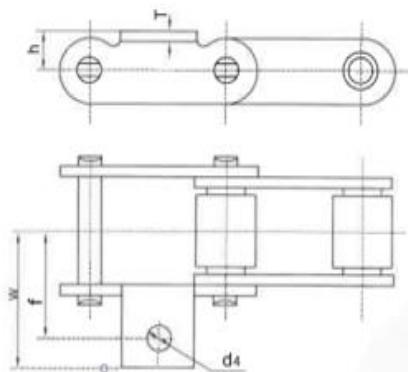

CATENE PER L'AGRICOLTURA ATTACCHI MAIS 1

CHAINS AGRICULTURAL ATTACHMENTS MAIS 1

Type A1

Type	Chain No.	f mm	W mm	h mm	T mm	d4 mm
A1	CA620	31.4	40.1	11.5	3.2	6.75

Type ATT

Type	Chain No.	a	T mm	S mm
A1	C2060H	22.5°	3.2	58.7

Type C5E

Type	Chain No.	a	T mm	S mm	d mm	k mm
C5E	C2060H	22.5°	3.2	57.2	8.5	30

Type C6E

Type	Chain No.	a	T mm	S mm
C6E	C2060H	22.5°	3.2	63.5