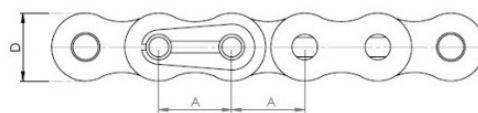

# RENOLD A&S

ISO STANDARD														
CHAIN CODE	REF.	PITCH (MM)	INSIDE WIDTH	ROLLER DIAM MIN	PLATE HEIGHT MAX	PLATE WIDTH INNER MAX	PLATE WIDTH OUTER MAX	PIN DIAM. MAX	PIN LENGTH MAX	CONN. LINK EXTENSION MAX	TRANVERSE PICTH NOM	ISO606 TENSILE STRENGTH (NEWTONS) MIN	ISO606 TENSILE STRENGTH (NEWTONS) MED	WEIGHT KG/M
		A	B	C	D	E	F	G	H1	J	K			
511181300	05-B3	8,000	3,000	5,000	7,110	0,760	0,760	2,310	19,900	1,500	5,64	11100	11100	0,540
512191300	06-B3	9,525	5,720	6,350	8,200	1,290	1,040	3,280	33,300	1,300	10,24	24900	24900	1,110
511603300	08-B3	12,700	7,750	8,510	11,700	1,550	1,550	4,450	44,300	2,000	13,92	44500	44500	2,060
511623300	10-B3	15,875	9,650	10,160	14,600	1,550	1,550	5,080	52,000	2,500	16,59	66700	66700	2,540
511642300	12-B3	19,050	11,680	12,070	16,000	1,810	1,810	5,720	60,900	2,600	19,46	86700	86700	3,590
511666300	16-B3	25,400	17,020	15,880	21,080	3,760	3,100	8,280	98,600	2,200	31,88	160000	160000	8,150
511682300	20-B3	31,750	19,560	19,050	26,420	4,620	3,610	10,190	113,200	2,700	36,45	250000	250000	11,650
511702300	24-B3	38,100	25,400	25,400	33,400	6,100	5,080	14,630	149,700	6,800	48,36	425000	425000	22,250