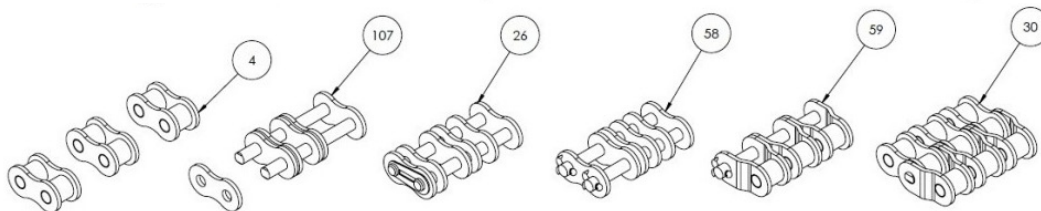

# GRUPPO RENOLD CATENE RENOLD AS TRIPLA ISO

## RENOLD GROUP RENOLD AS CHAIN TRIPLEX ISO

# RENOLD A&S

ISO STANDARD														
CHAIN CODE	REF.	PITCH (MM)	INSIDE WIDTH	ROLLER DIAM MIN	PLATE HEIGHT MAX	PLATE WIDTH INNER MAX	PLATE WIDTH OUTER MAX	PIN DIAM. MAX	PIN LENGTH MAX	CONN. LINK EXTENSION MAX	TRANVERSE PICTH NOM	ISO606 TENSILE STRENGTH (NEWTONS) MIN	ISO606 TENSILE STRENGTH (NEWTONS) MED	WEIGHT KG/M
		A	B	C	D	E	F	G	H1	J	K			
511181300	05-B3	8,000	3,000	5,000	7,110	0,760	0,760	2,310	19,900	1,500	5,64	11100	11100	0,540
512191300	06-B3	9,525	5,720	6,350	8,200	1,290	1,040	3,280	33,300	1,300	10,24	24900	24900	1,110
511603300	08-B3	12,700	7,750	8,510	11,700	1,550	1,550	4,450	44,300	2,000	13,92	44500	44500	2,060
511623300	10-B3	15,875	9,650	10,160	14,600	1,550	1,550	5,080	52,000	2,500	16,59	66700	66700	2,540
511642300	12-B3	19,050	11,680	12,070	16,000	1,810	1,810	5,720	60,900	2,600	19,46	86700	86700	3,590
511666300	16-B3	25,400	17,020	15,880	21,080	3,760	3,100	8,280	98,600	2,200	31,88	160000	160000	8,150
511682300	20-B3	31,750	19,560	19,050	26,420	4,620	3,610	10,190	113,200	2,700	36,45	250000	250000	11,650
511702300	24-B3	38,100	25,400	25,400	33,400	6,100	5,080	14,630	149,700	6,800	48,36	425000	425000	22,250