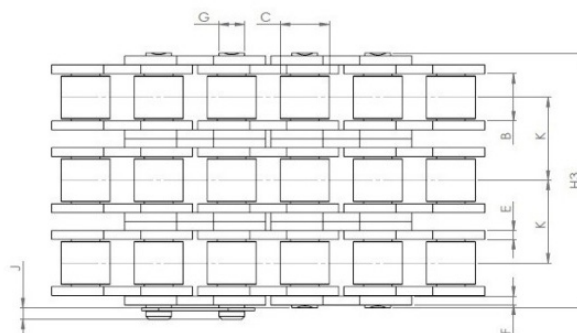

# RENOLD A&S

ISO STANDARD														
CHAIN CODE	REF.	PITCH (MM)	INSIDE WIDTH	ROLLER DIAM MIN	PLATE HEIGHT MAX	PLATE WIDTH INNER MAX	PLATE WIDTH OUTER MAX	PIN DIAM. MAX	PIN LENGTH MAX	CONN. LINK EXTENSION MAX	TRANVERSE PICTH NOM	ISO606 TENSILE STRENGTH (NEWTONS) MIN	ISO606 TENSILE STRENGTH (NEWTONS) MED	WEIGHT KG/M
		A	B	C	D	E	F	G	H1	J	K			
511181300	05-B3	8,000	3,000	5,000	7,110	0,760	0,760	2,310	19,900	1,500	5,64	11100	11100	0,540
512191300	06-B3	9,525	5,720	6,350	8,200	1,290	1,040	3,280	33,300	1,300	10,24	24900	24900	1,110
511603300	08-B3	12,700	7,750	8,510	11,700	1,550	1,550	4,450	44,300	2,000	13,92	44500	44500	2,060
511623300	10-B3	15,875	9,650	10,160	14,600	1,550	1,550	5,080	52,000	2,500	16,59	66700	66700	2,540
511642300	12-B3	19,050	11,680	12,070	16,000	1,810	1,810	5,720	60,900	2,600	19,46	86700	86700	3,590
511666300	16-B3	25,400	17,020	15,880	21,080	3,760	3,100	8,280	98,600	2,200	31,88	160000	160000	8,150
511682300	20-B3	31,750	19,560	19,050	26,420	4,620	3,610	10,190	113,200	2,700	36,45	250000	250000	11,650
511702300	24-B3	38,100	25,400	25,400	33,400	6,100	5,080	14,630	149,700	6,800	48,36	425000	425000	22,250